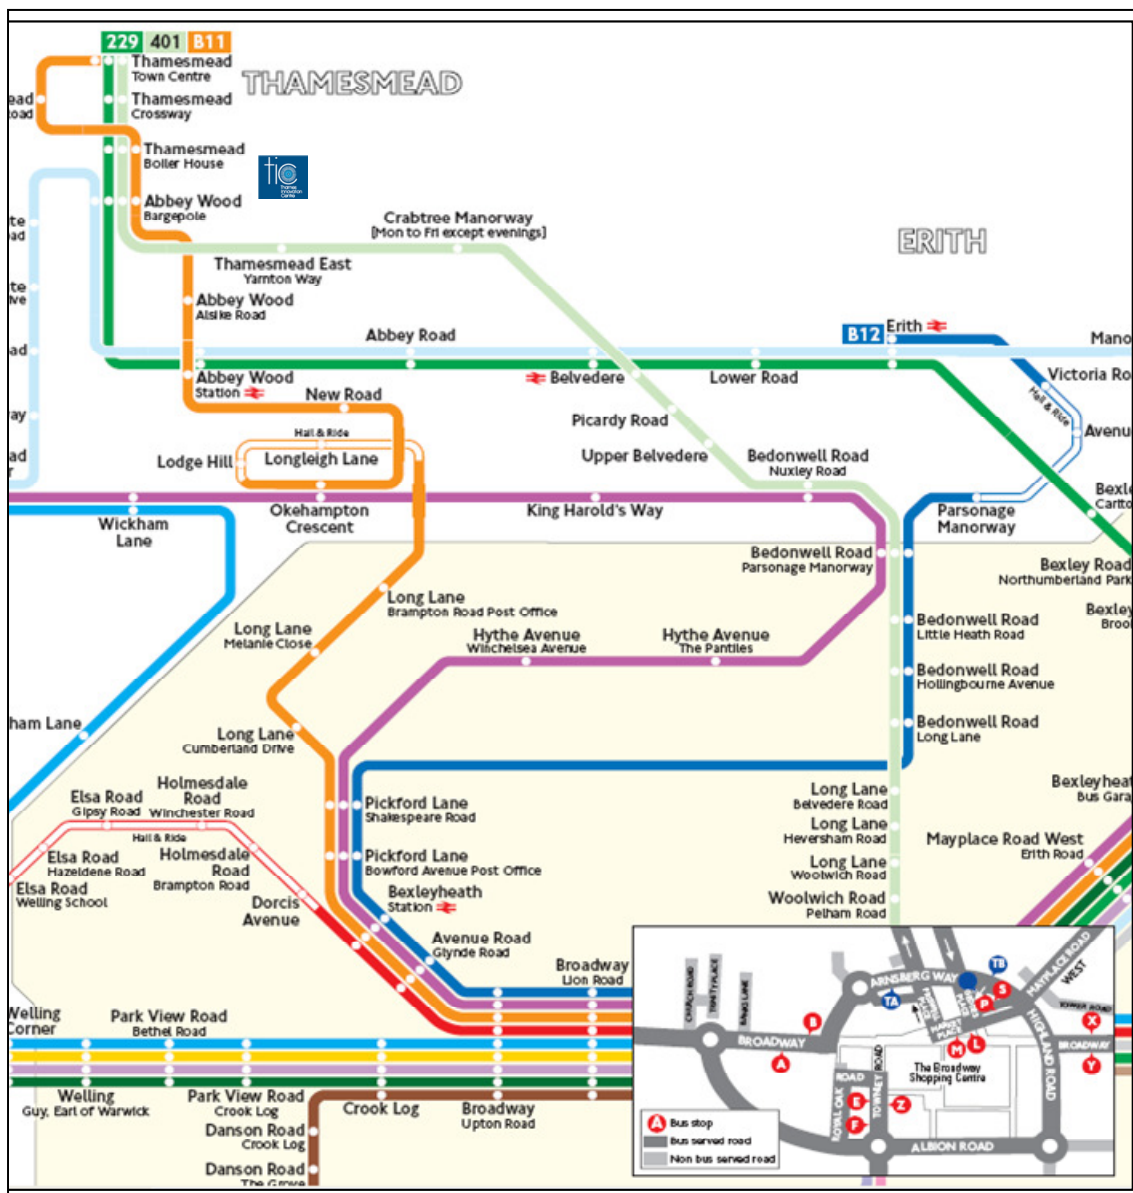

## 401 Bus Route to Thames Innovation Centre -

Route Starts: Bexleyheath Broadway  
 Route Finishes: Thamesmead Town Centre

### Heading towards Thamesmead from Bexleyheath

Your stop is the 14<sup>th</sup> stop from Bexleyheath.  
 Once on Yarnton way look out for the Wurth building on the left, we are directly opposite.

### Heading towards Bexleyheath from Thamesmead

Your bus is the 5<sup>th</sup> stop from Thamesmead Town Centre.  
 Once on Yarnton Way you pass by the Bexley Business Academy to your left, look out for the Wurth building on the right, we are directly opposite.

# 180 Bus Route to Thames Innovation Centre –

Route Starts: Greenwich South Street  
 Route Finishes: Belvedere Industrial Area